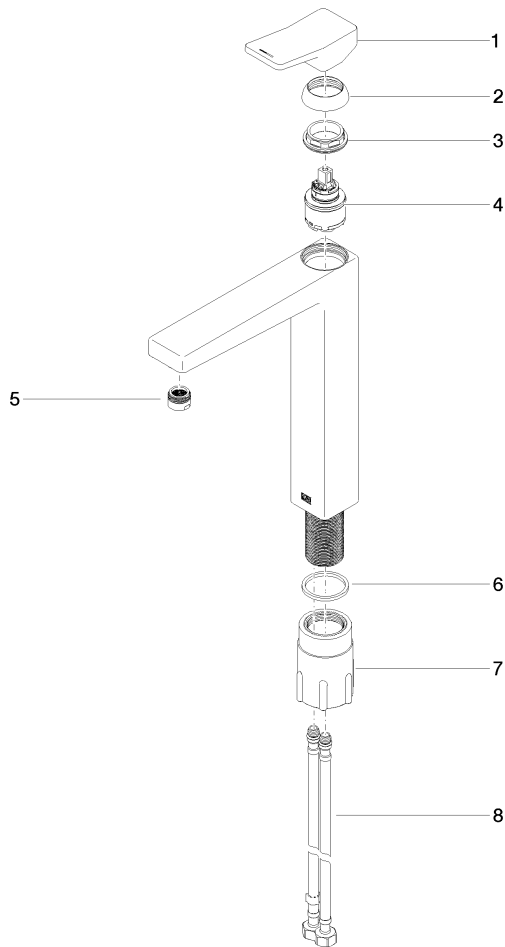

DORNBACHT YARRE Single-lever basin mixer with raised base without pop-up waste - Chrome

33 537 832

- 180mm projection
- fixed spout
- circular, air-enriched flow
- height of mixer 297 mm
- height up to aerator 236 mm
- hole diameter 35 mm
- 2x screw-in M 8 x 1 pressure hose, leak-tested
- max. flow 6.8 l/min

Chrome

33 537 832-00

Soft Black

33 537 832-69

DORNBRAUCHT YARRE Single-lever basin mixer with raised base without pop-up waste - Chrome

33 537 832
mm [inches]

Flow rate chart

Certificates

AbP_10165. ACS_23 ACC NY WRAS_240104004.
491.

DORNBRACHT YARRE Single-lever basin mixer with raised base without pop-up waste - Chrome

33 537 832

Parts for other finishes can be found here: [Soft Black](#)

Spare parts list

No.	Item Number	Name	Quantity used	Delivery time
1	90 20 83 004 00-00	handle	1	2
2	90 21 02 400 00-00	cover	1	2
3	90 23 10 140 00 90	nut	1	2
4	90 15 05 502 00 90	cartridge	1	2
5	90 23 01 177 00-00	aerator	1	2
6	90 14 05 082 00 90	seal	1	2
7	90 30 11 505 00 90	fixing set	1	2
8	90 30 04 115 00 90	hose	1	2