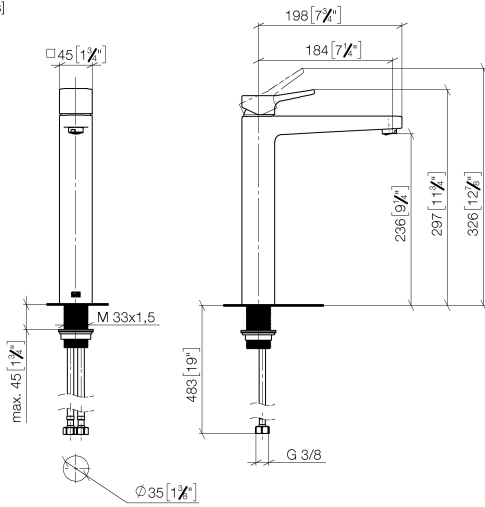

DORNBACHT YARRE Single-lever basin mixer with raised base without pop-up waste - Chrome

33 537 832

- 180mm projection
- fixed spout
- circular, air-enriched flow
- height of mixer 297 mm
- height up to aerator 236 mm
- hole diameter 35 mm
- 2x screw-in M 8 x 1 pressure hose, leak-tested
- max. flow 6.8 l/min

Chrome

33 537 832-00

Soft Black

33 537 832-69

DORNBRAUCHT YARRE Single-lever basin mixer with raised base without pop-up waste - Chrome

33 537 832
mm [inches]

Flow rate chart

Certificates

AbP_10165. ACS_23 ACC NY WRAS_240104004.
491.

DORNBRACHT YARRE Single-lever basin mixer with raised base without pop-up waste - Chrome

33 537 832

Parts for other finishes can be found here: [Soft Black](#)

Spare parts list

No.	Item Number	Name	Quantity used	Delivery time
1	90 20 83 004 00-00	handle	1	2
2	90 21 02 400 00-00	cover	1	2
3	90 23 10 140 00 90	nut	1	2
4	90 15 05 502 00 90	cartridge	1	2
5	90 23 01 177 00-00	aerator	1	2
6	90 14 05 082 00 90	seal	1	2
7	90 30 11 505 00 90	fixing set	1	2
8	90 30 04 115 00 90	hose	1	2